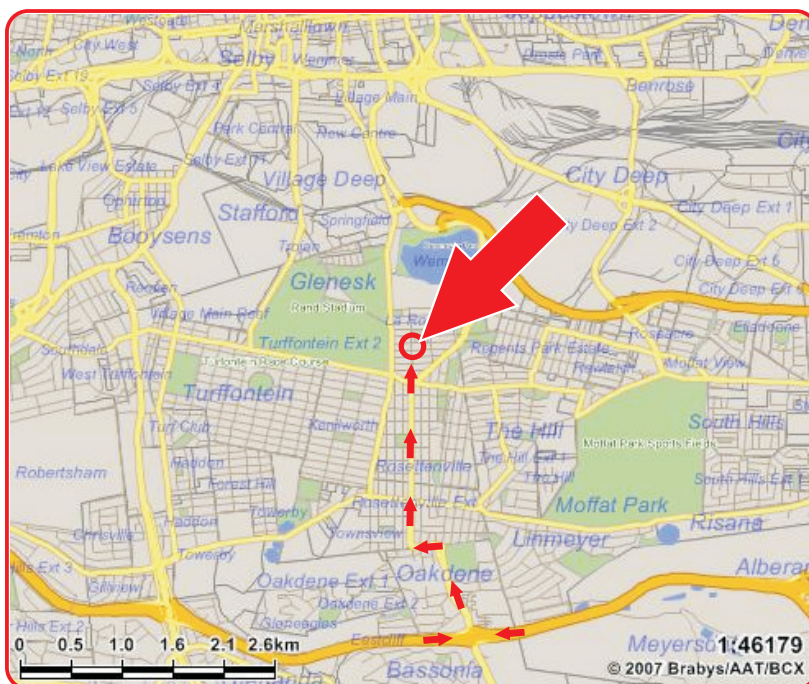

Online Transport Emergency Cards

Trek Card (Pty)Ltd. Tel: 011 435 0010
www.trec.co.za email: info@trec.co.za
275 Johannesburg Road La Rochelle Johannesburg

Directions from Comaro road off ramp