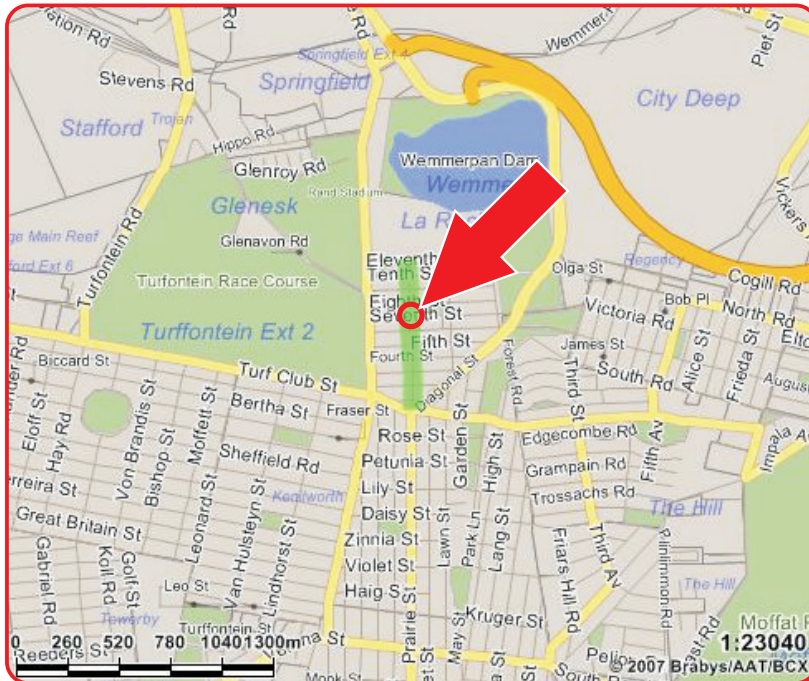

Online Transport Emergency Cards

Trek Card (Pty)Ltd. Tel: 011 435 0010
www.trec.co.za email: info@trec.co.za
275 Johannesburg Road La Rochelle Johannesburg

Directions from Comaro road off ramp